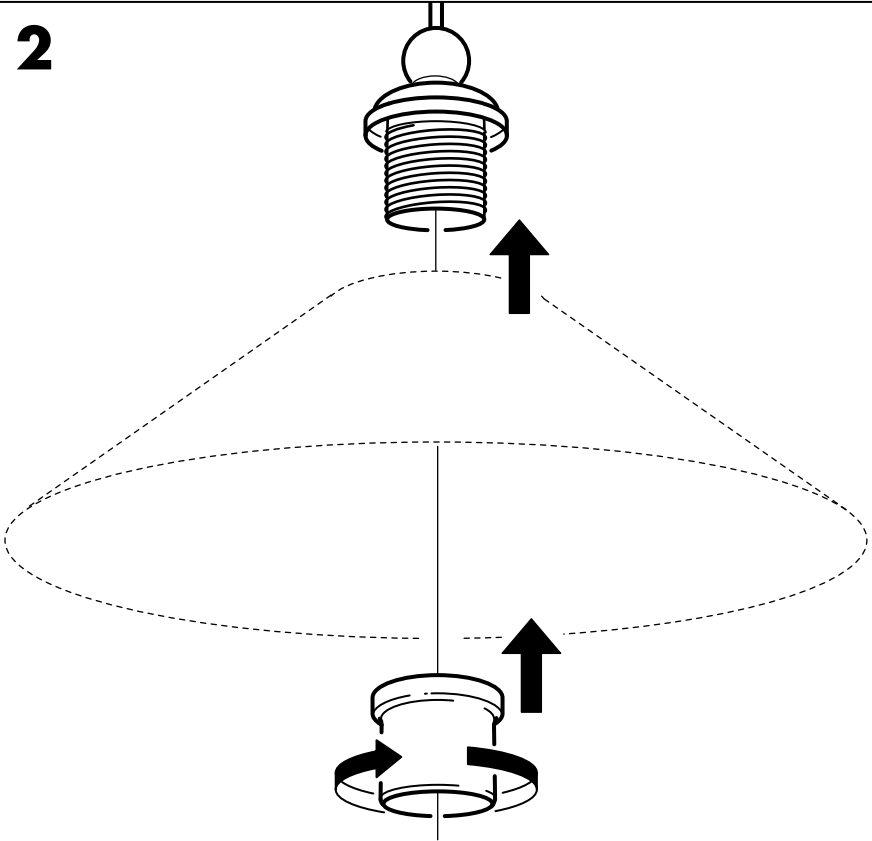

2

ENGLISH

Max 1.8 kg/4 lb

FRANÇAIS

Max 1,8 kg/4 lb

ESPAÑOL

Máx. 1,8 kg/4 lb.