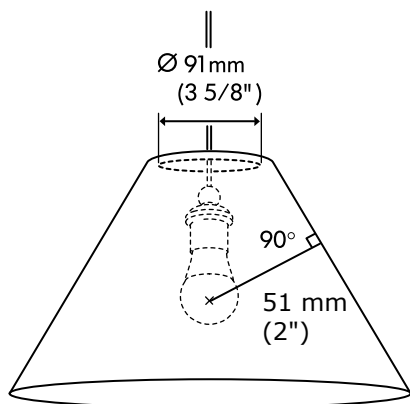

## ENGLISH

Use only an open top open bottom lamp shade. For your safety, the dimensions of the shade must be in accordance with the minimum dimensions listed below. Use maximum 22 watt bulb.

USE SHADES ONLY IN THE VERTICAL POSITION. ANY DEVIATION FROM THESE INSTRUCTIONS MAY CONSTITUTE A FIRE HAZARD.