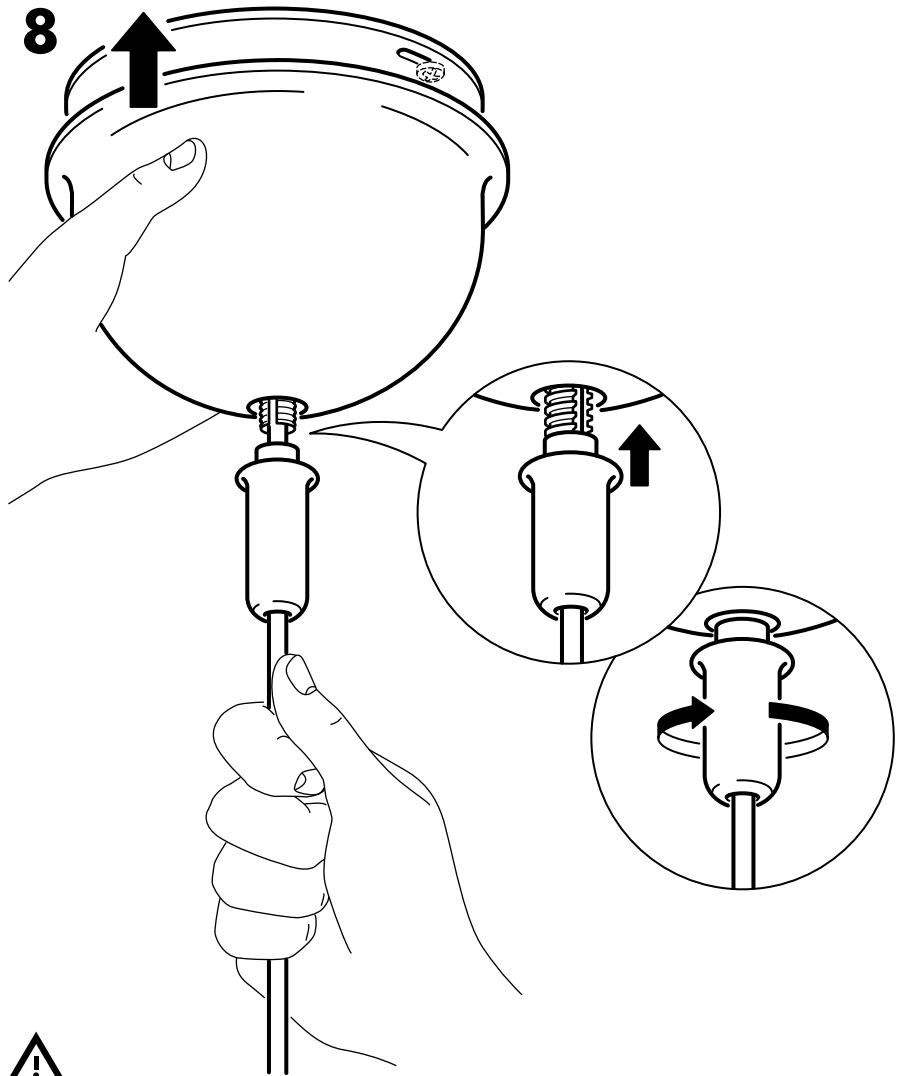

8

ENGLISH
CAUTION!
Do not overtighten.

FRANÇAIS
ATTENTION!
Ne pas trop serrer.

ESPAÑOL
¡PRECAUCIÓN!
No apretar en exceso.